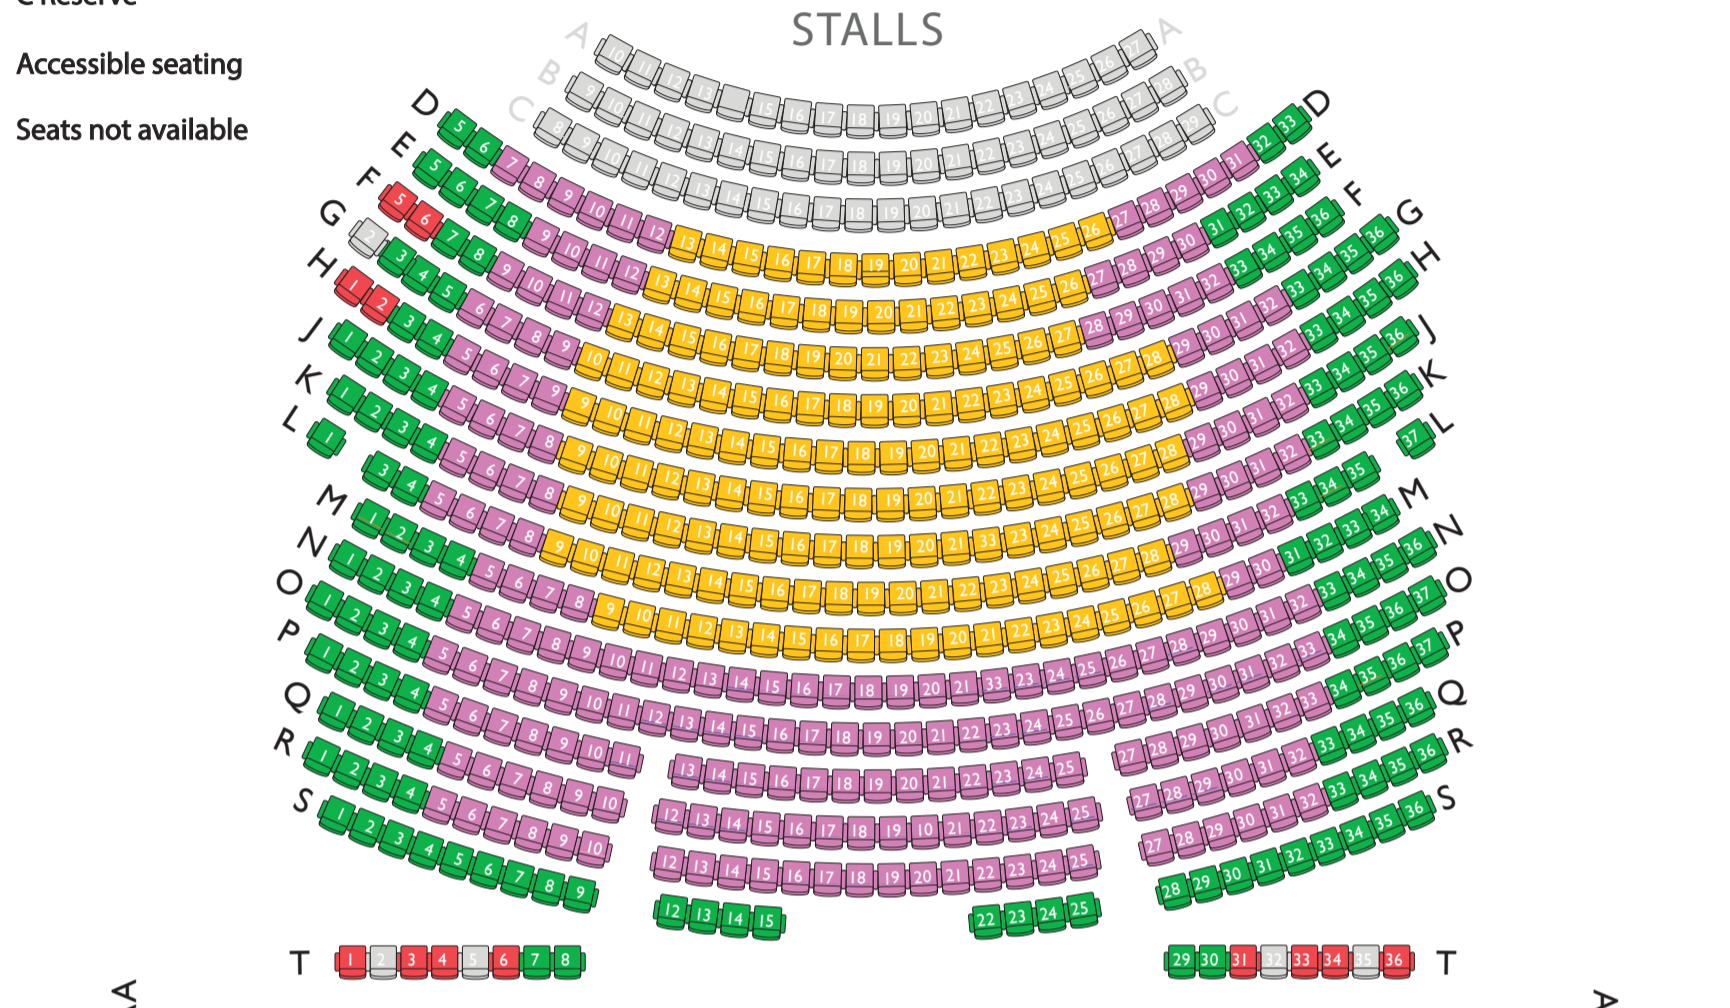

HIS MAJESTY'S THEATRE

SEATING PLAN - WEST AUSTRALIAN OPERA 2019

The Nightingale

STAGE

- Premium
- A Reserve
- B Reserve
- C Reserve
- Accessible seating
- Seats not available

STALLS

DRESS CIRCLE

UPPER CIRCLE