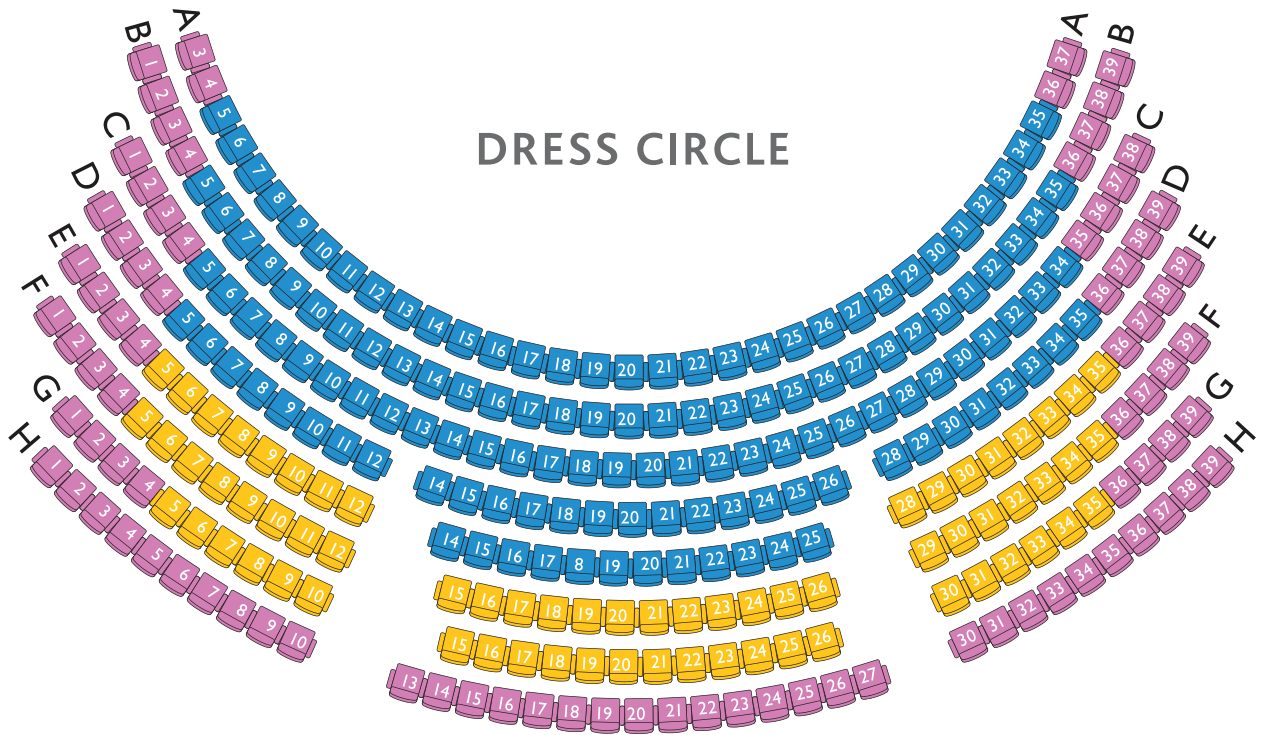

## WEST AUSTRALIAN OPERA 2024 SEATING PLAN

STAGE

- Premium
- A Reserve
- B Reserve
- C Reserve
- Accessible seating
- Seats not available

STALLS

limited leg space, box office sales only

DRESS CIRCLE

UPPER CIRCLE