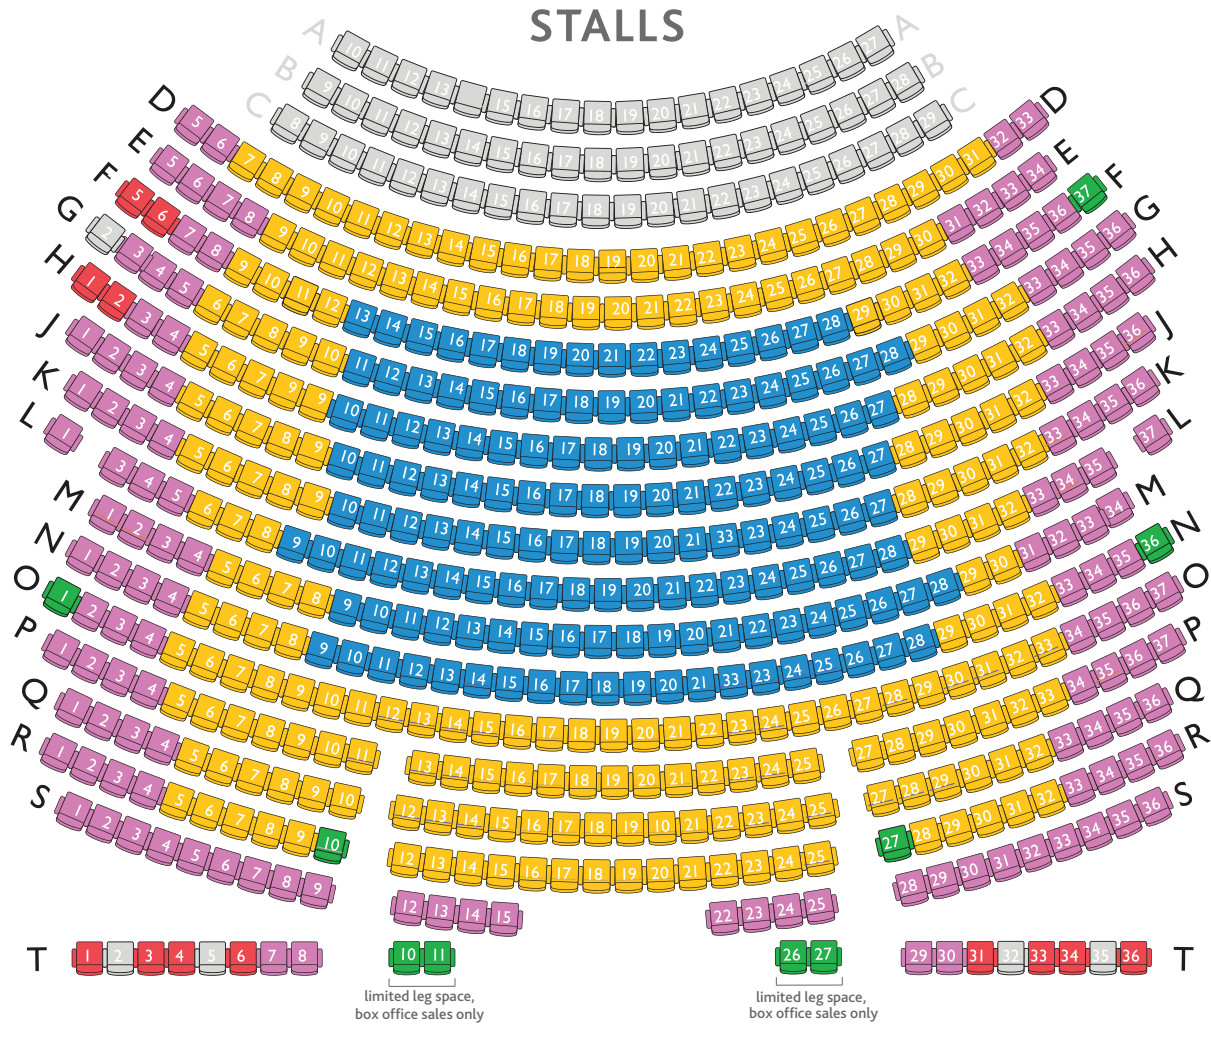

## WEST AUSTRALIAN OPERA 2024 SEATING PLAN

STAGE

- Premium
- A Reserve
- B Reserve
- C Reserve
- Accessible seating
- Seats not available

STALLS

limited leg space, box office sales only

DRESS CIRCLE

UPPER CIRCLE