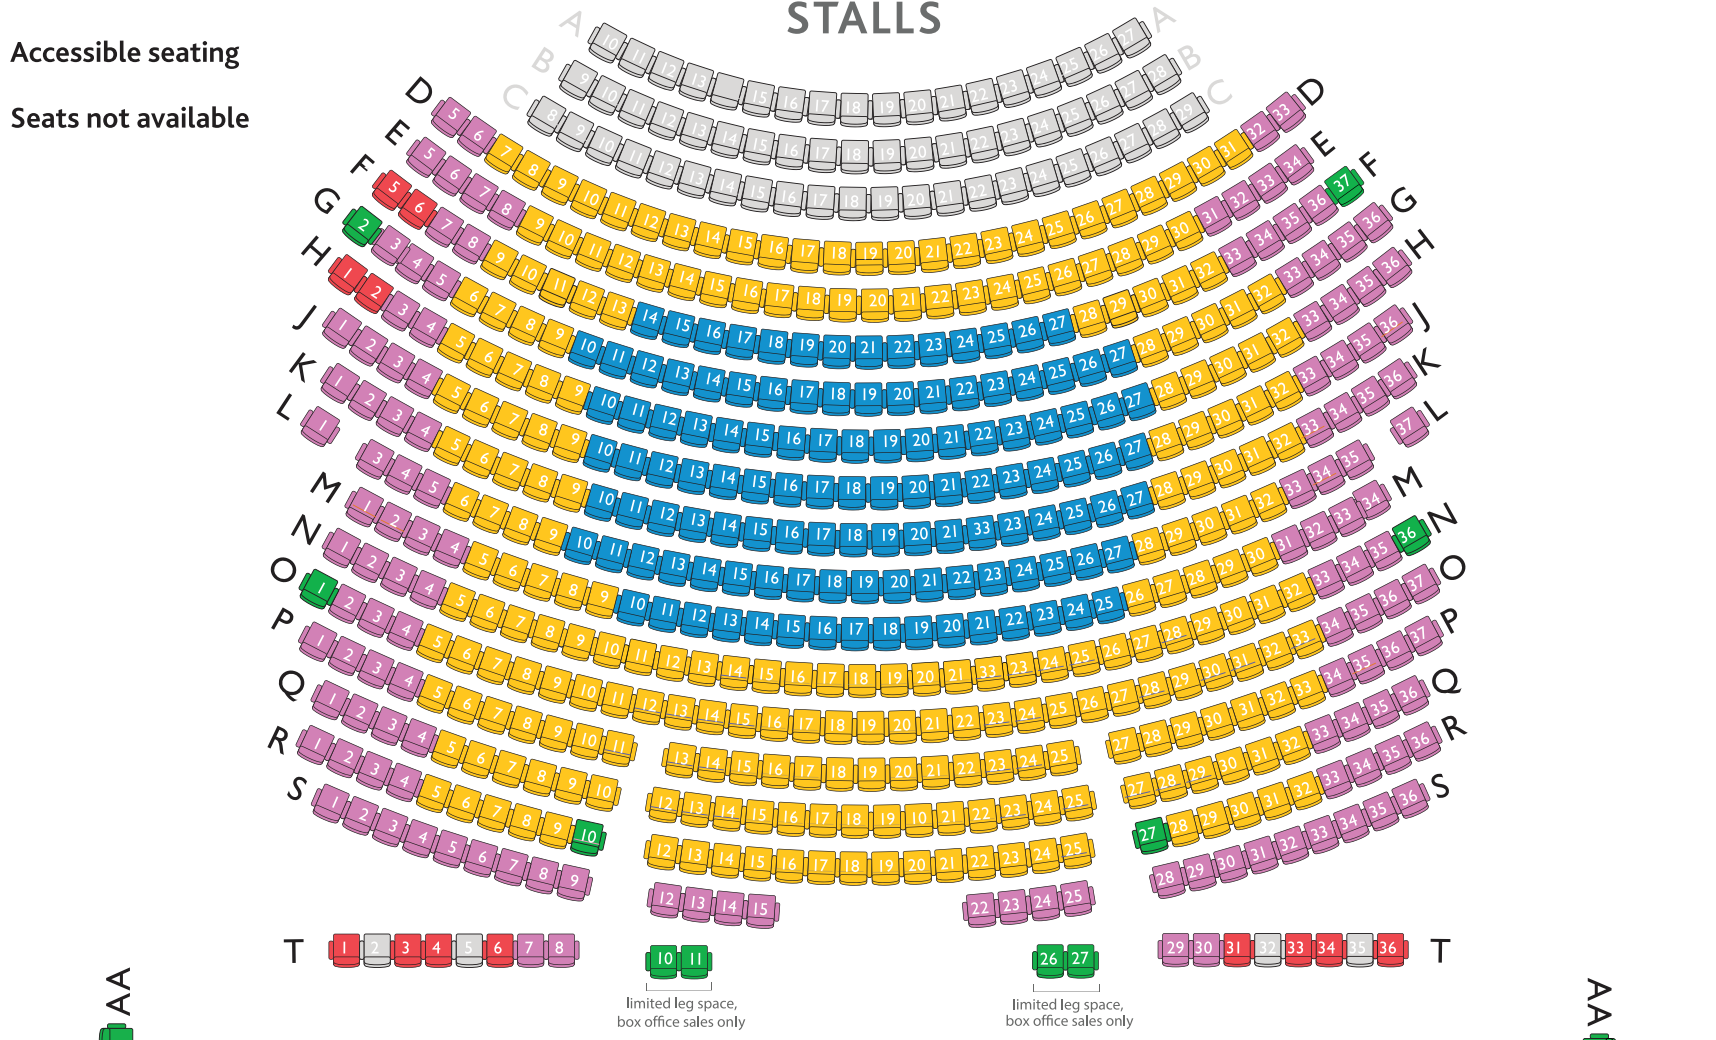

INTO THE WOODS

WA OPERA 2023 SEATING PLAN

HIS
MAJESTY'S
THEATRE

STAGE

- Premium
- A Reserve
- B Reserve
- C Reserve
- Accessible seating
- Seats not available

STALLS

DRESS CIRCLE

UPPER CIRCLE