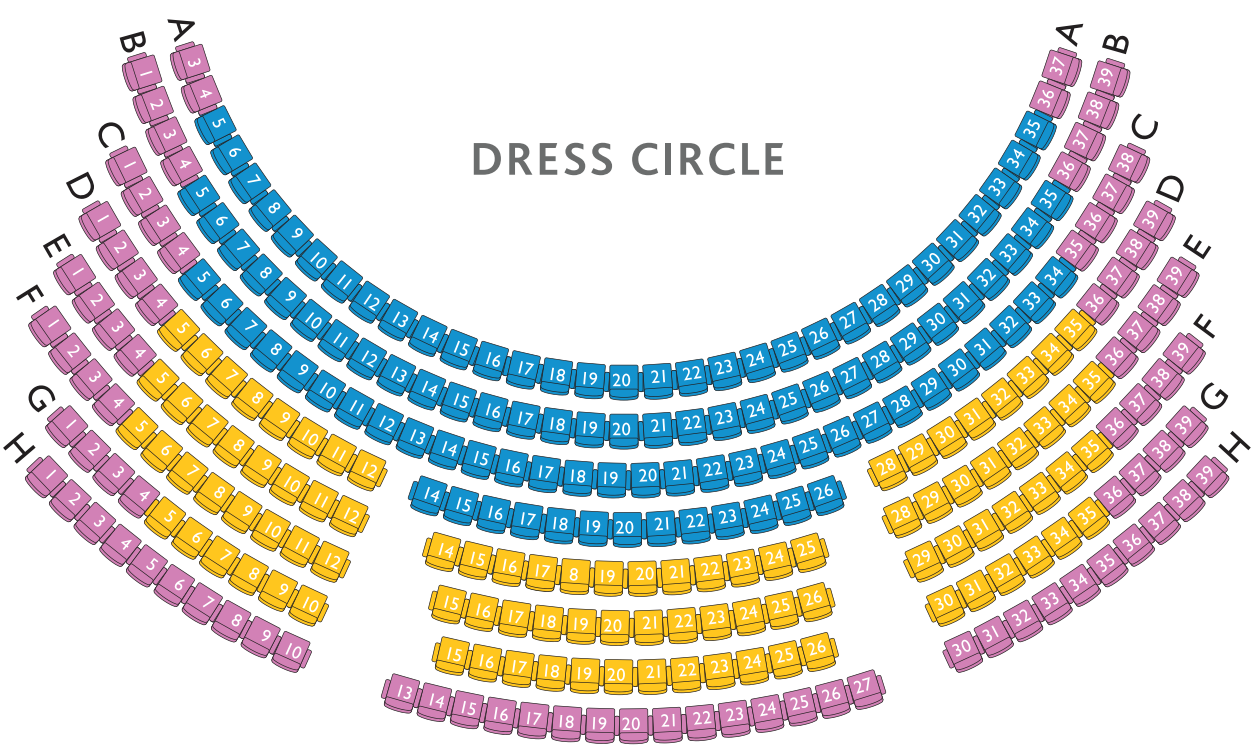

INTO THE WOODS

WA OPERA 2023 SEATING PLAN

HIS
MAJESTY'S
THEATRE

STAGE

- Premium
- A Reserve
- B Reserve
- C Reserve
- Accessible seating
- Seats not available

STALLS

DRESS CIRCLE

UPPER CIRCLE